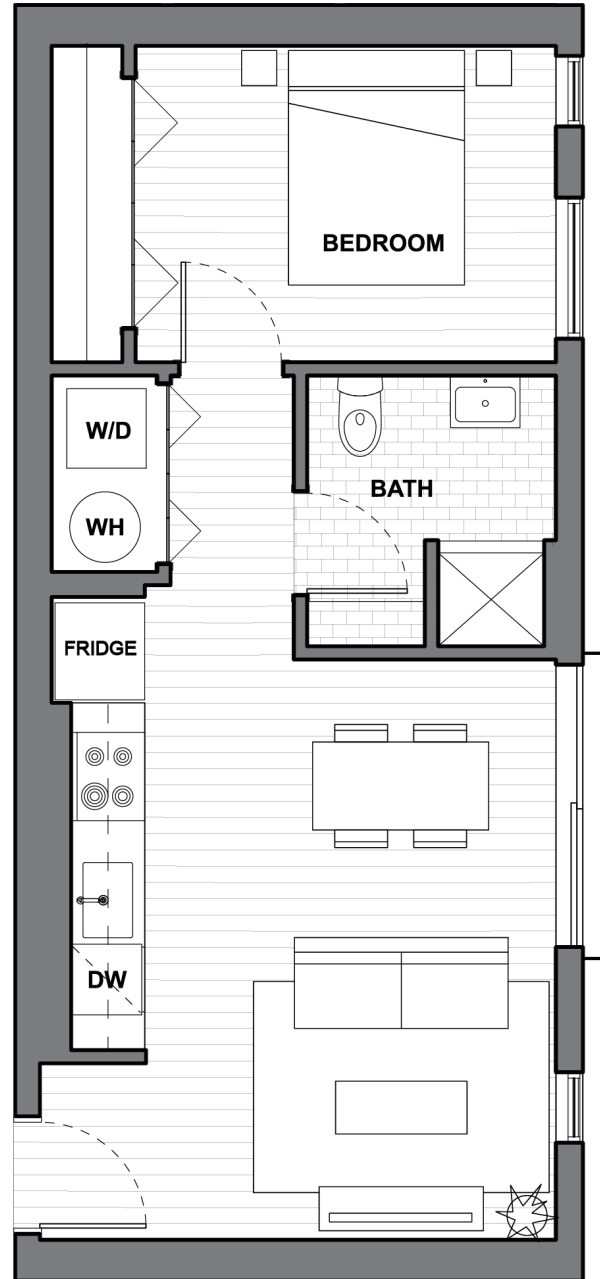

UNIT 301

1 BEDROOM
1 BATH

545 SQUARE FEET

1. LIVING ROOM / KITCHEN

16'-7" x 11'-7"

2. BEDROOM

12'-0" x 9'-0"

**LODGE
EVANSTON.**