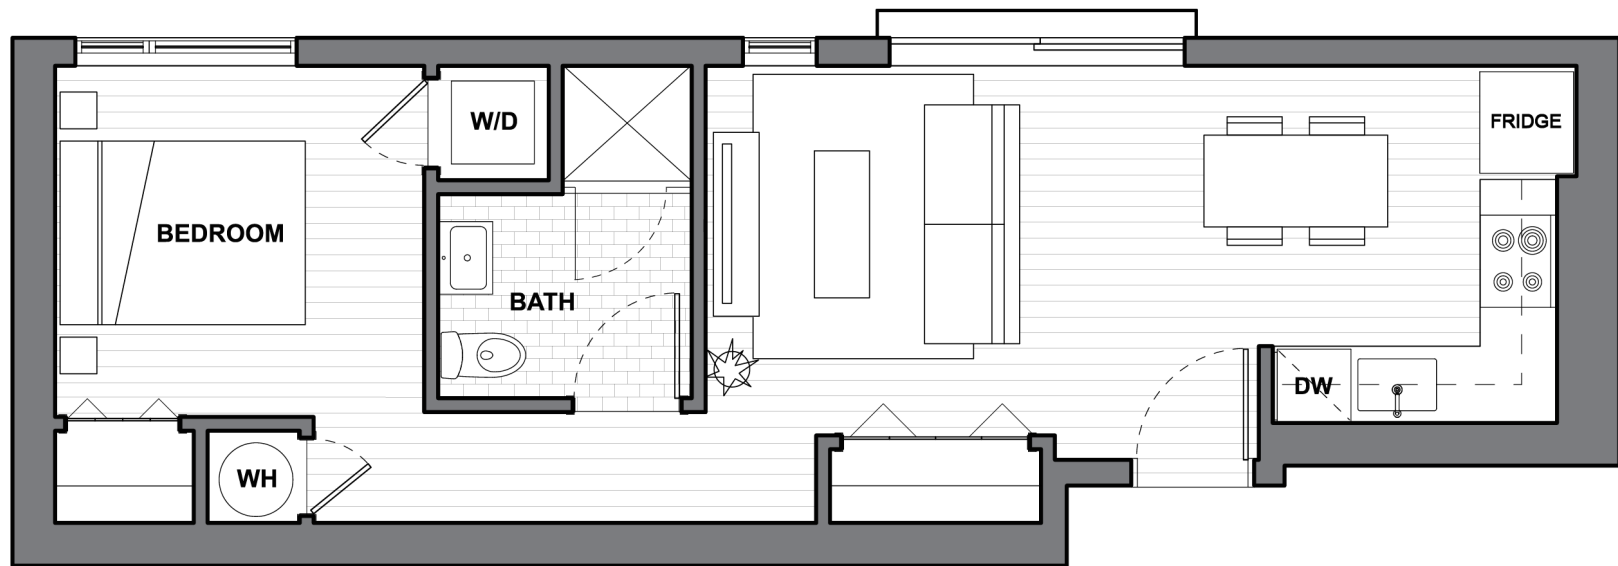

# UNIT 206

1 BEDROOM  
1 BATH

548 SQUARE FEET

- 1. LIVING ROOM / KITCHEN 21'-4" x 10'-2"
- 2. BEDROOM 10'-0" x 9'-7"

**LODGE  
EVANSTON.**

1712 OAK AVENUE  
EVANSTON

[WWW.LODGEEVANSTON.COM](http://WWW.LODGEEVANSTON.COM)