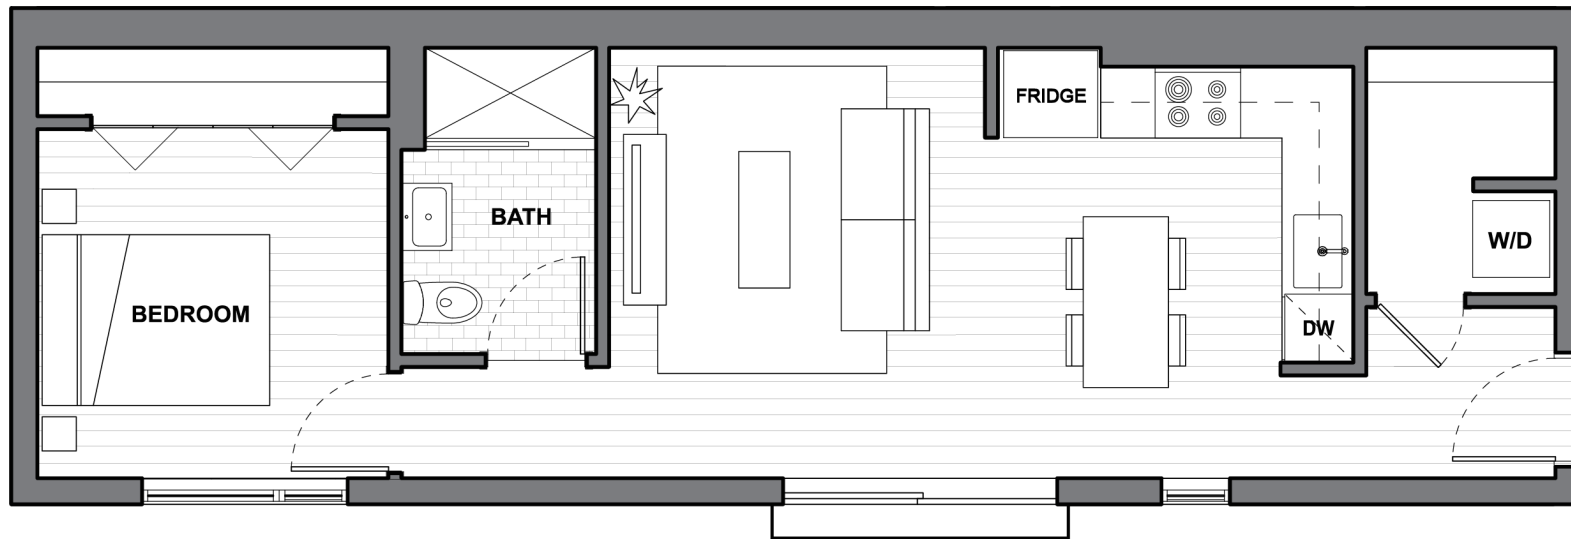

UNIT 204

1 BEDROOM
1 BATH

631 SQUARE FEET

- 1. LIVING ROOM / KITCHEN 19'-8" x 12'-8"
- 2. BEDROOM 10'-3" x 10'-2"

**LODGE
EVANSTON.**

1712 OAK AVENUE
EVANSTON

WWW.LODGEEVANSTON.COM