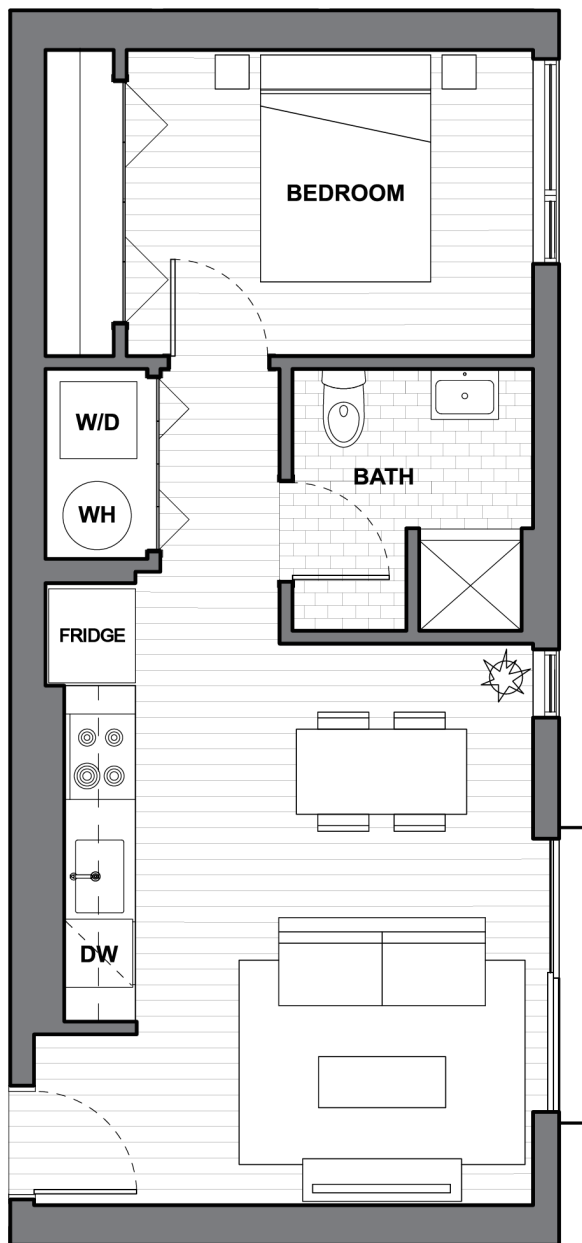

UNIT 201

1 BEDROOM

1 BATH

545 SQUARE FEET

1. LIVING ROOM / KITCHEN

16'-6" x 11'-6"

2. BEDROOM

11'-10" x 9'-0"

**LODGE
EVANSTON.**

1712 OAK AVENUE
EVANSTON

WWW.LODGEEVANSTON.COM