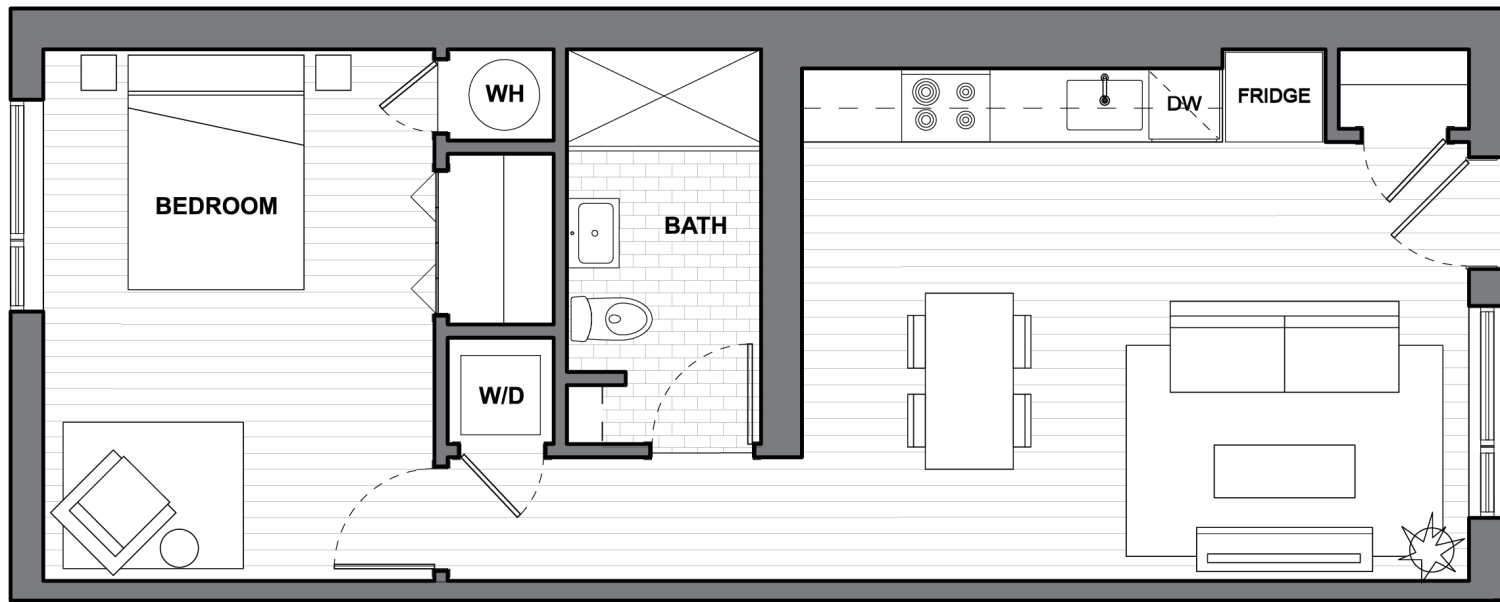

# UNIT 103

1 BEDROOM  
1 BATH

680 SQUARE FEET

1. LIVING ROOM / KITCHEN 19'-3" x 12'-6"
2. BEDROOM 15'-0" x 10'-8"

**LODGE  
EVANSTON.**

1712 OAK AVENUE  
EVANSTON

[WWW.LODGEEVANSTON.COM](http://WWW.LODGEEVANSTON.COM)