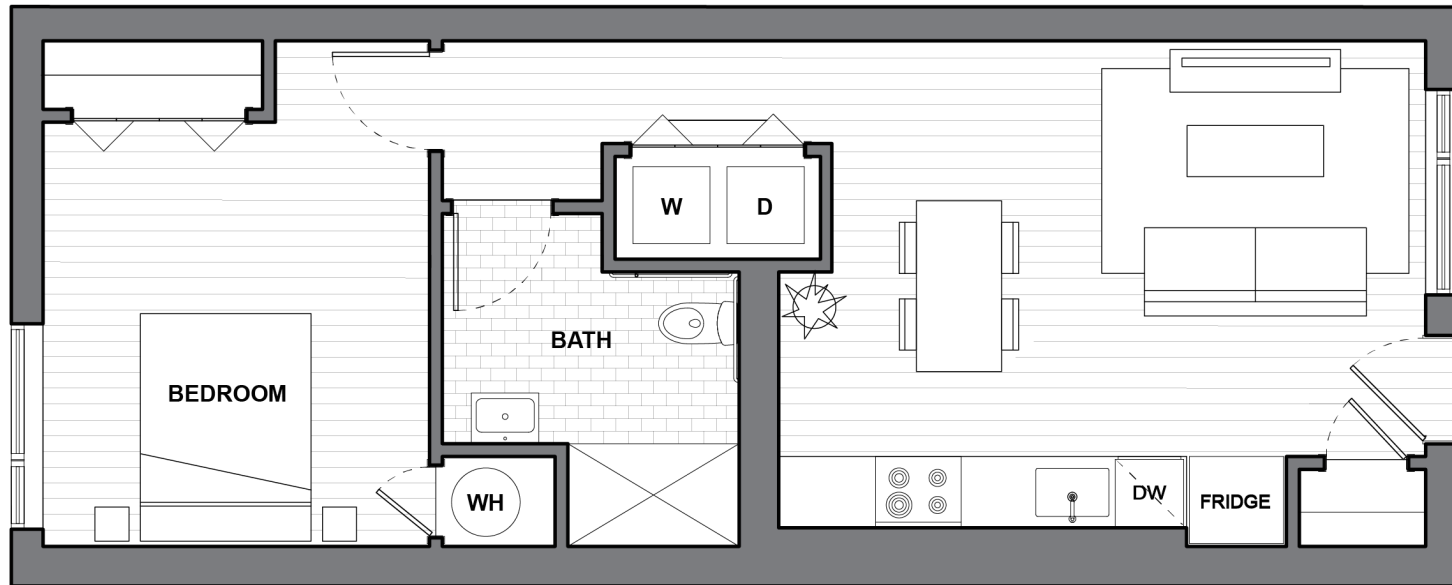

UNIT 102

1 BEDROOM
1 BATH

680 SQUARE FEET

1. LIVING ROOM / KITCHEN 19'-3" x 12'-8"
2. BEDROOM 12'-8" x 10'-8"

**LODGE
EVANSTON.**

1712 OAK AVENUE
EVANSTON

WWW.LODGEEVANSTON.COM