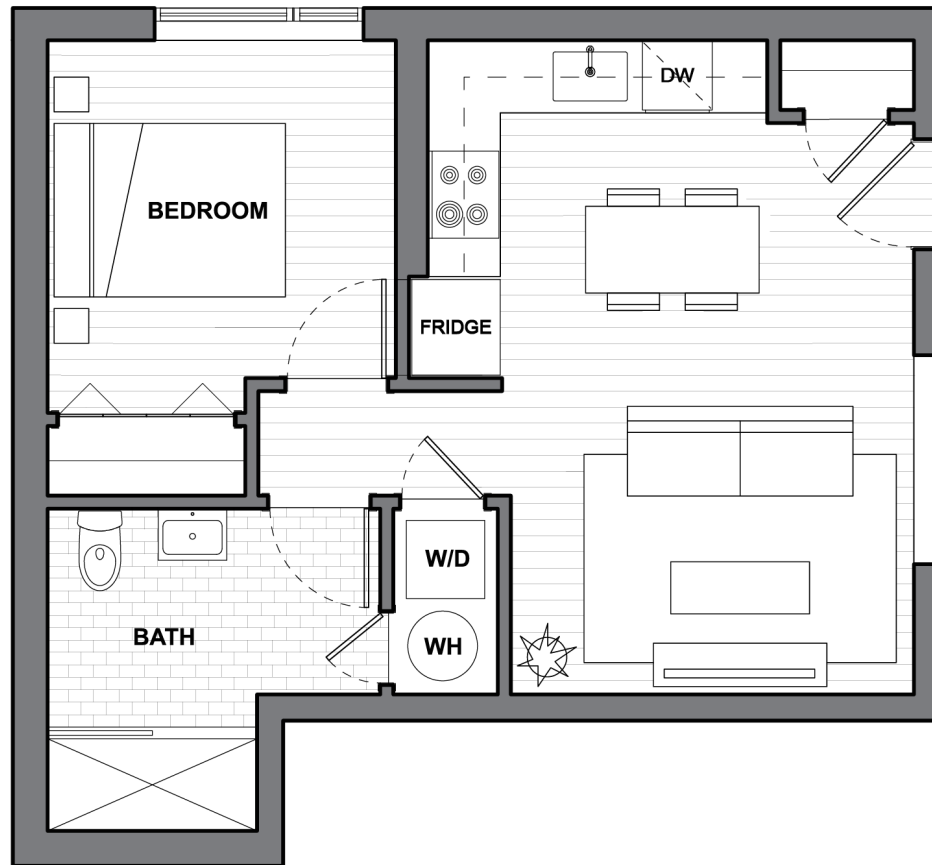

UNIT 101

1 BEDROOM
1 BATH

556 SQUARE FEET

- 1. LIVING ROOM / KITCHEN 16'-6" x 11'-6"
- 2. BEDROOM 10'-6" x 10'-0"

**LODGE
EVANSTON.**

1712 OAK AVENUE
EVANSTON

WWW.LODGEEVANSTON.COM