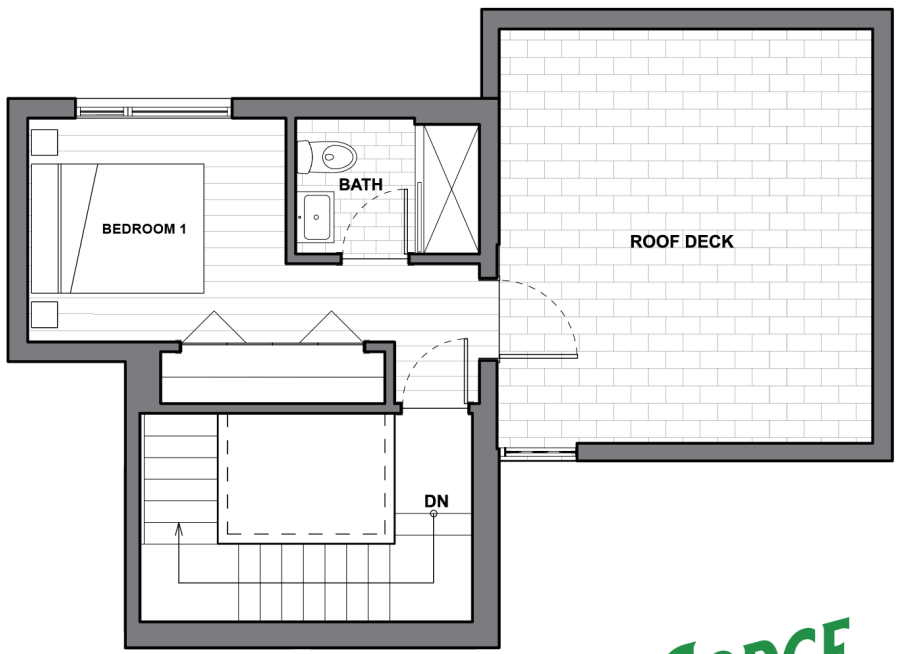

PH 406

2 BEDROOM
2 BATH
PRIVATE ROOF DECK

996 SQUARE FEET

LOWER LEVEL

UPPER LEVEL

- 1. LIVING ROOM / KITCHEN 21'-6" x 19'-5"
- 2. BEDROOM 1 11'-0" x 11'-0"
- 3. BEDROOM 2 12'-5" x 10'-10"
- 4. PRIVATE ROOF DECK 16'-2" x 14'-5"