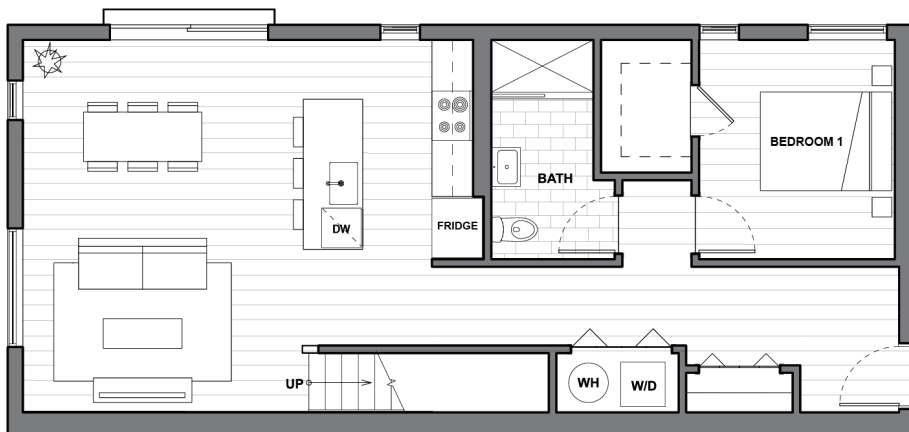

PH 405

2 BEDROOM
2 BATH
PRIVATE ROOF DECK

1153 SQUARE FEET

LOWER LEVEL

UPPER LEVEL

- 1. LIVING ROOM / KITCHEN 21'-7" x 18'-10"
- 2. BEDROOM 1 11'-2" x 10'-0"
- 3. BEDROOM 2 10'-0" x 10'-0"
- 4. PRIVATE ROOF DECK 18'-10" x 10'-9"