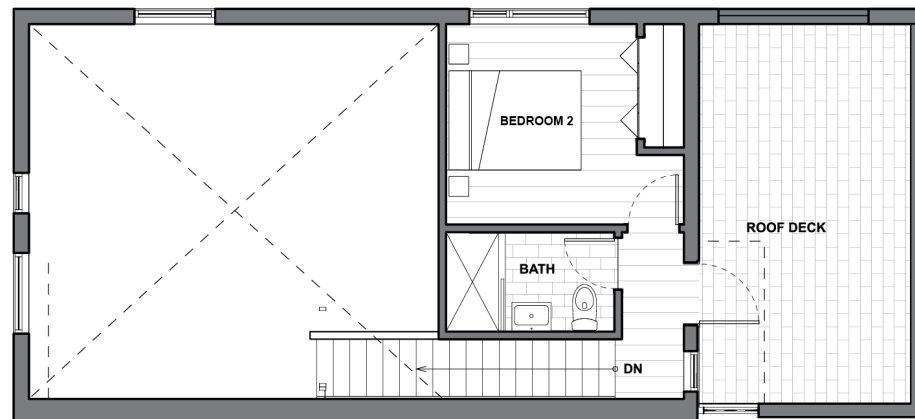

PH 405

2 BEDROOM
2 BATH
PRIVATE ROOF DECK

1153 SQUARE FEET

LOWER LEVEL

UPPER LEVEL

- 1. LIVING ROOM / KITCHEN 21'-7" x 18'-10"
- 2. BEDROOM 1 11'-2" x 10'-0"
- 3. BEDROOM 2 10'-0" x 10'-0"
- 4. PRIVATE ROOF DECK 18'-10" x 10'-9"