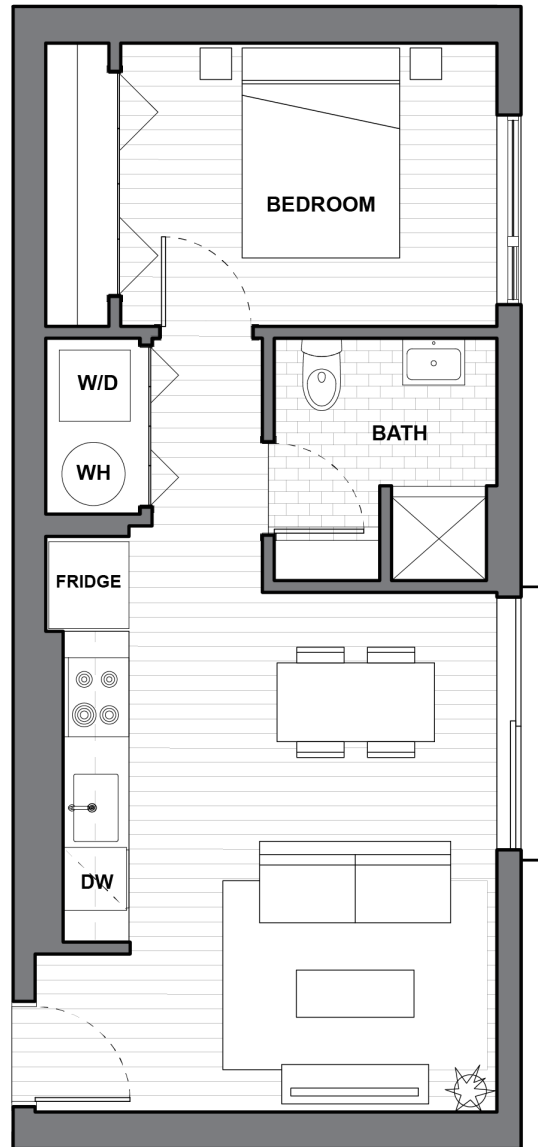

PH 401

1 BEDROOM
1 BATH

545 SQUARE FEET

1. LIVING ROOM / KITCHEN
2. BEDROOM

16'-4" x 11'-8"

12'-0" x 9'-2"

**LODGE
EVANSTON.**

1712 OAK AVENUE
EVANSTON